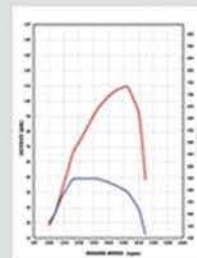

Sapphire Blue Mica

Splash White

Red Spinel Mica

Santos Brown Mica

ENGINE PERFORMANCE

R24E-TC 1.9 litre Engine

4JJ3-TCX 3.0 litre Engine